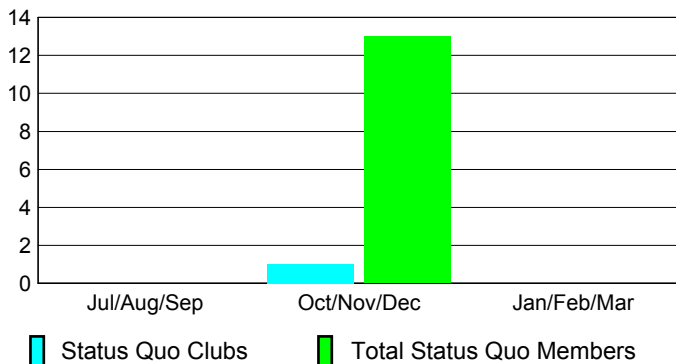

Club Results 2012-2013

Goal, New, Dropped, Gain/Loss

Comparison of Club Gain/Loss

Current Year Compared to the Previous Year

YTD Status Quo Clubs 2012-2013

Status Quo Clubs Compared to Status Quo Members

MEMBERSHIP

Membership Results
2012-2013

Membership
2011-2012

Month	Net Memb Goal	Actual New Memb	Actual Dropped Memb	Gain/Loss of Memb	Gain/Loss of Memb
Jul/Aug/Sep		14	-36	-22	-7
Oct/Nov/Dec		30	-40	-10	-21
Jan/Feb/Mar					2
Totals		44	-76	-32	-26