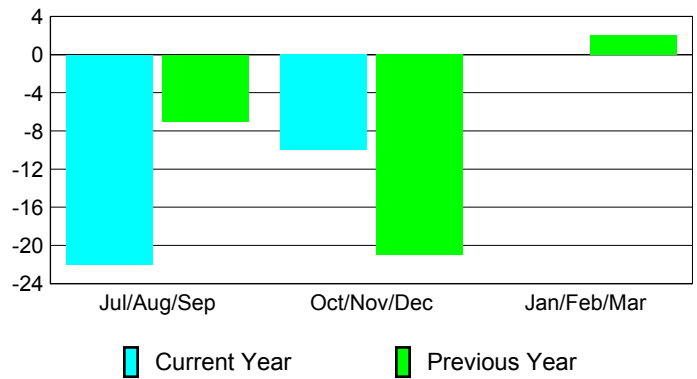

Membership Results
2012-2013

Membership
2011-2012

Month	Net Memb Goal	Actual New Memb	Actual Dropped Memb	Gain/Loss of Memb	Gain/Loss of Memb
Jul/Aug/Sep		14	-36	-22	-7
Oct/Nov/Dec		30	-40	-10	-21
Jan/Feb/Mar					2
Totals		44	-76	-32	-26

Membership Results 2012-2013

Goal, New, Dropped, Gain/Loss

Comparison of Membership Gain/Loss

Current Year Compared to the Previous Year

Gender Comparison 2012-2013

Jul/Aug/Sep

Oct/Nov/Dec

Jan/Feb/Mar