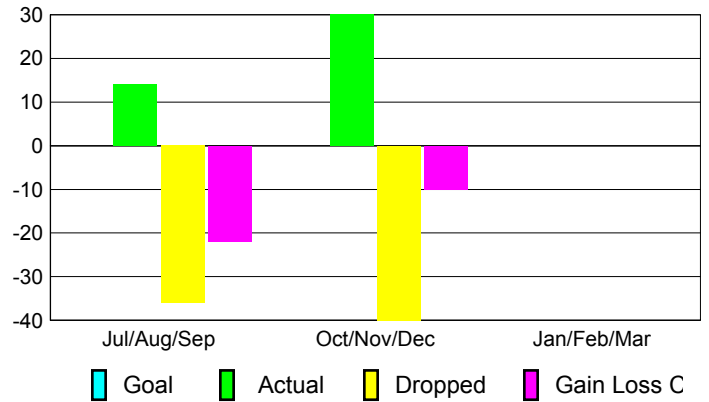

Membership Results 2012-2013

Goal, New, Dropped, Gain/Loss

Comparison of Membership Gain/Loss

Current Year Compared to the Previous Year